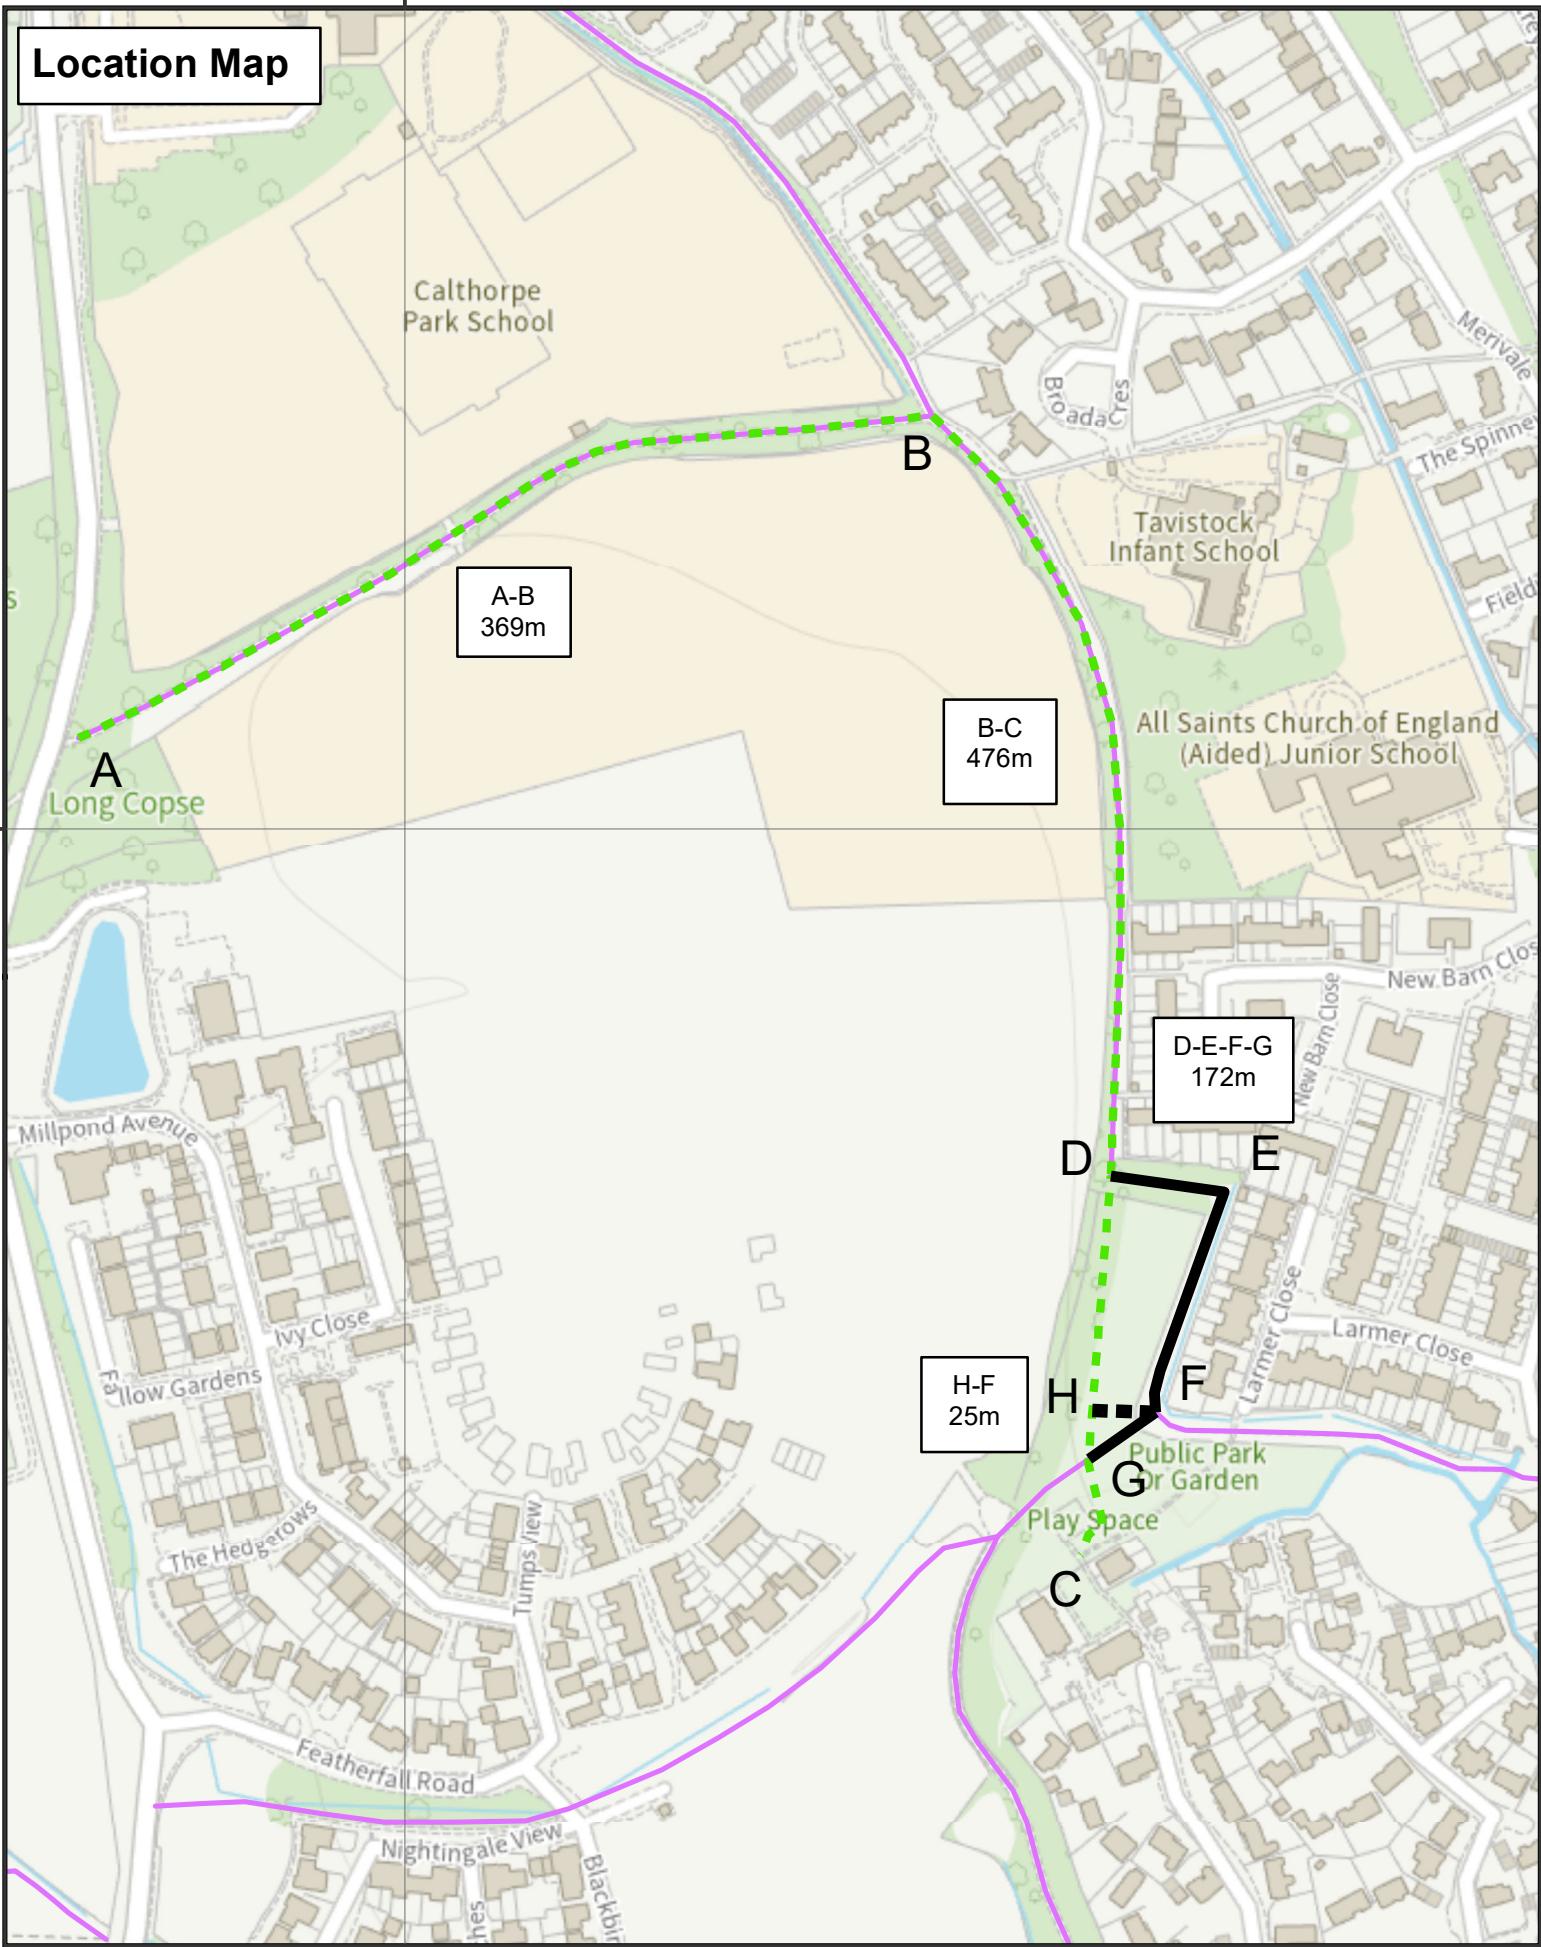

Location Map

153500

153500

Countryside Access Team,
 Universal Services,
 The Castle, Winchester
 SO23 8UL

© Crown copyright and database rights 2025 Ordnance Survey 100019180.
 Use of this data is subject to terms and conditions. You are granted a non-exclusive, royalty free, revocable licence solely to view the Licensed Data for non-commercial purposes for the period during which HCC makes it available. You are not permitted to copy, sub-license, distribute, sell or otherwise make available the Licensed Data to third parties in any form. Third party rights to enforce the terms of this licence shall be reserved to Ordnance Survey

LEGEND 1:3,000

- Existing Footpath
- - - Upgrade to Bridleway
- - - - - Footpath to be added
- Footpath to be deleted